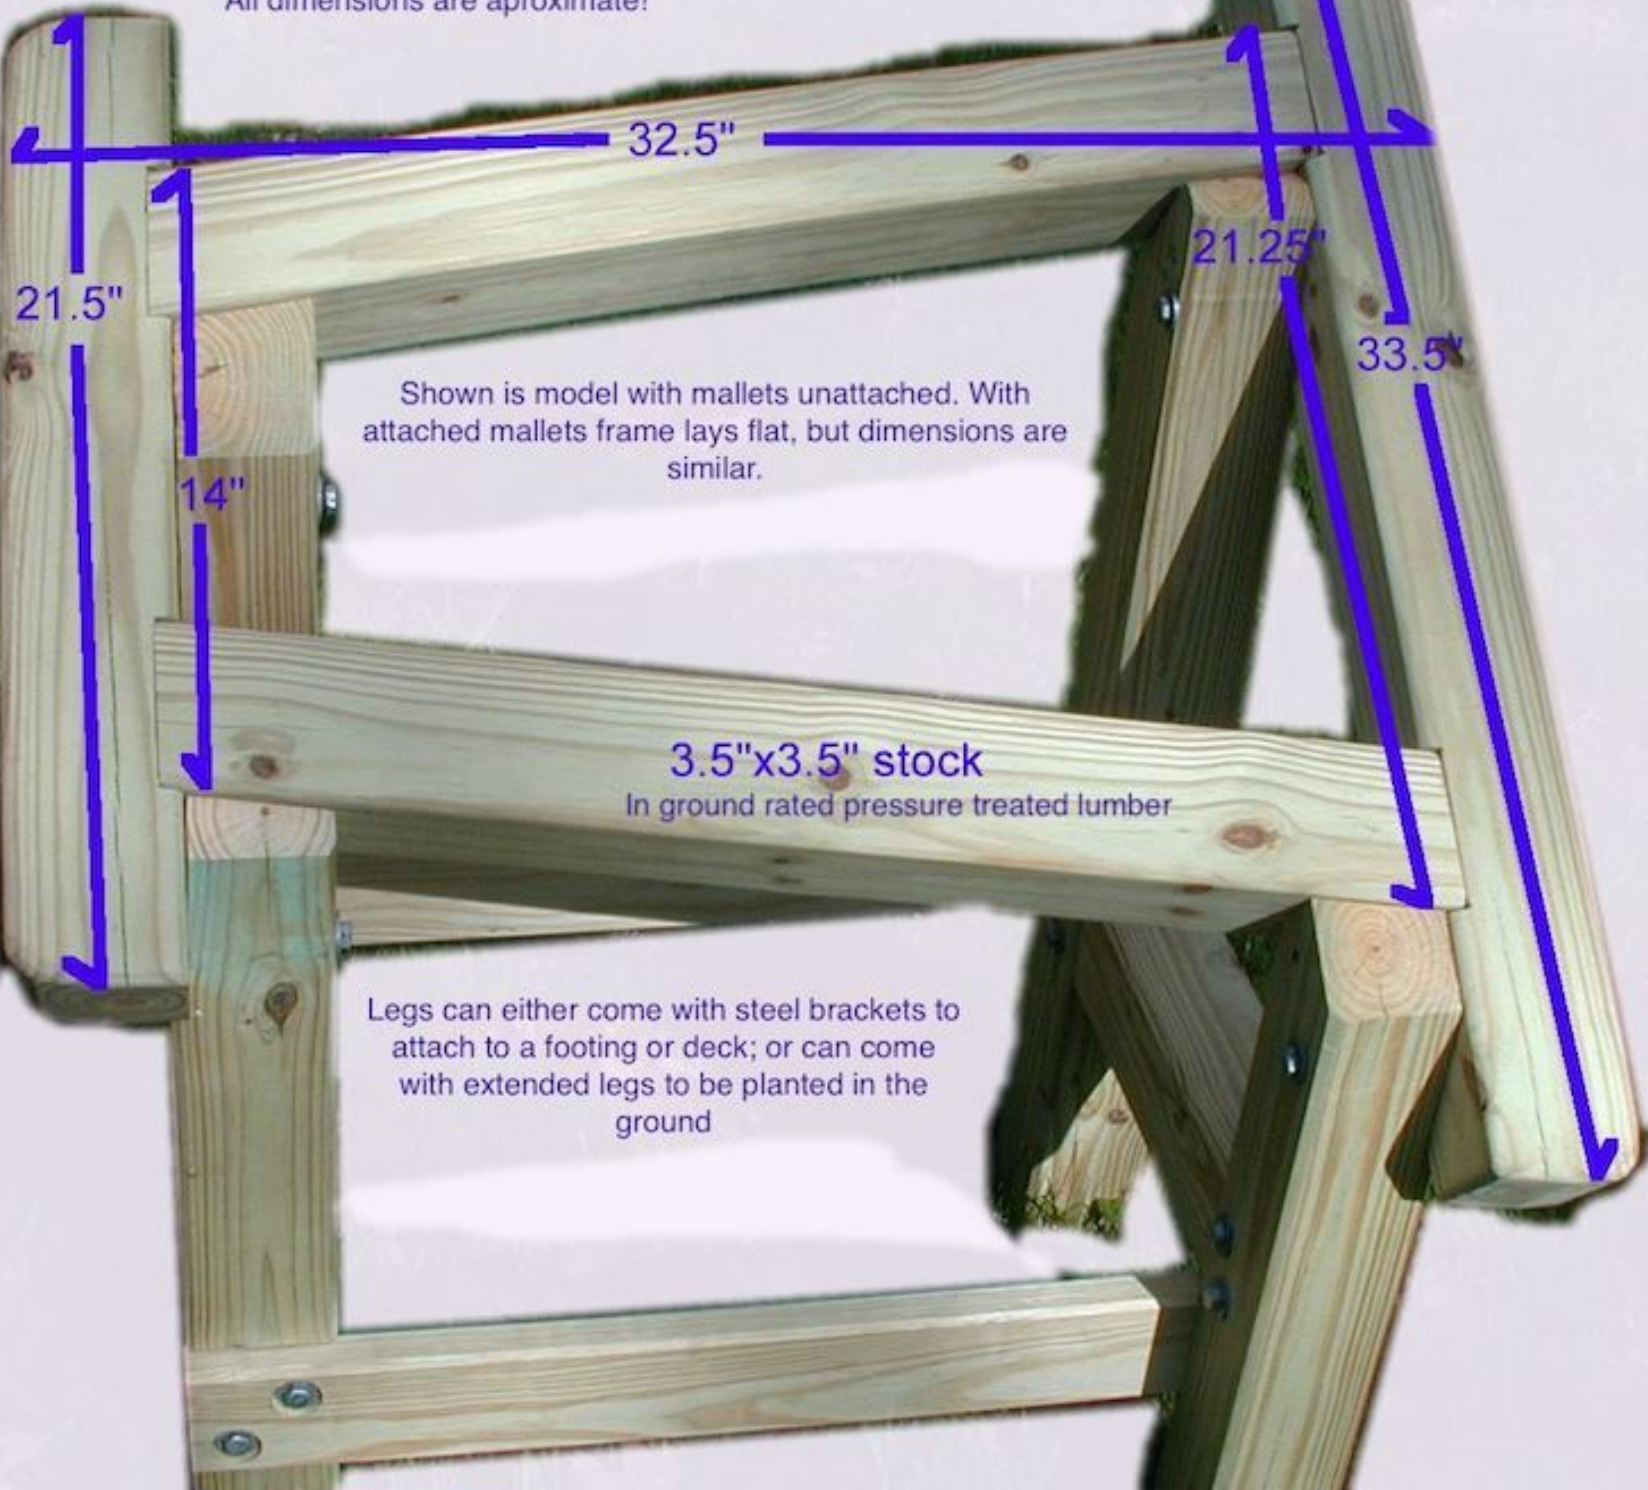

# Mama Stonaphone Dimensions

All dimensions are approximate!

21.5"

32.5"

21.25"

33.5"

14"

Shown is model with mallets unattached. With attached mallets frame lays flat, but dimensions are similar.

3.5"x3.5" stock

In ground rated pressure treated lumber

Legs can either come with steel brackets to attach to a footing or deck; or can come with extended legs to be planted in the ground